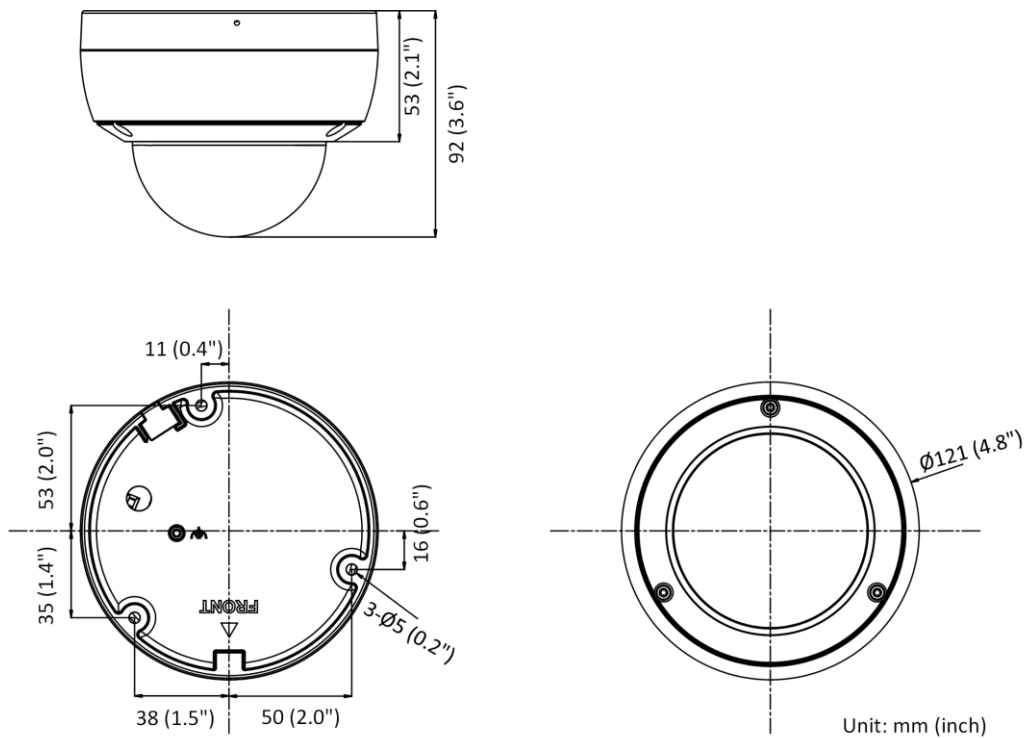

▪ **Dimension**

▪ **Accessory**

DS-1276ZJ-SUS
Corner Mount