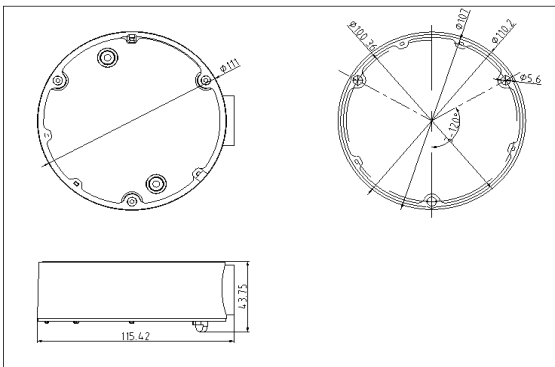

DS-1280ZJ-DM18

Junction Box for Dome Camera

Features:

- Aluminum alloy material with surface spray treatment
- Cable hole on bracket makes the feature better

Dimension:

Order Model:

DS-1280ZJ-DM18

Parameter:

Model	DS-1280ZJ-DM18
Parameters	Junction Box for Dome Camera
Appearance	Hikvision White
Material	Aluminum Alloy
Dimension	Φ111mm
Weight	150g

Notice:

- The bracket should be installed on flat wall
- Waterproof rubber is necessary for outdoor application
- The wall must be capable of supporting over 3 times as much as the total weight of the camera and the mount.
- The maximum load capacity of the bracket is 4.5KG