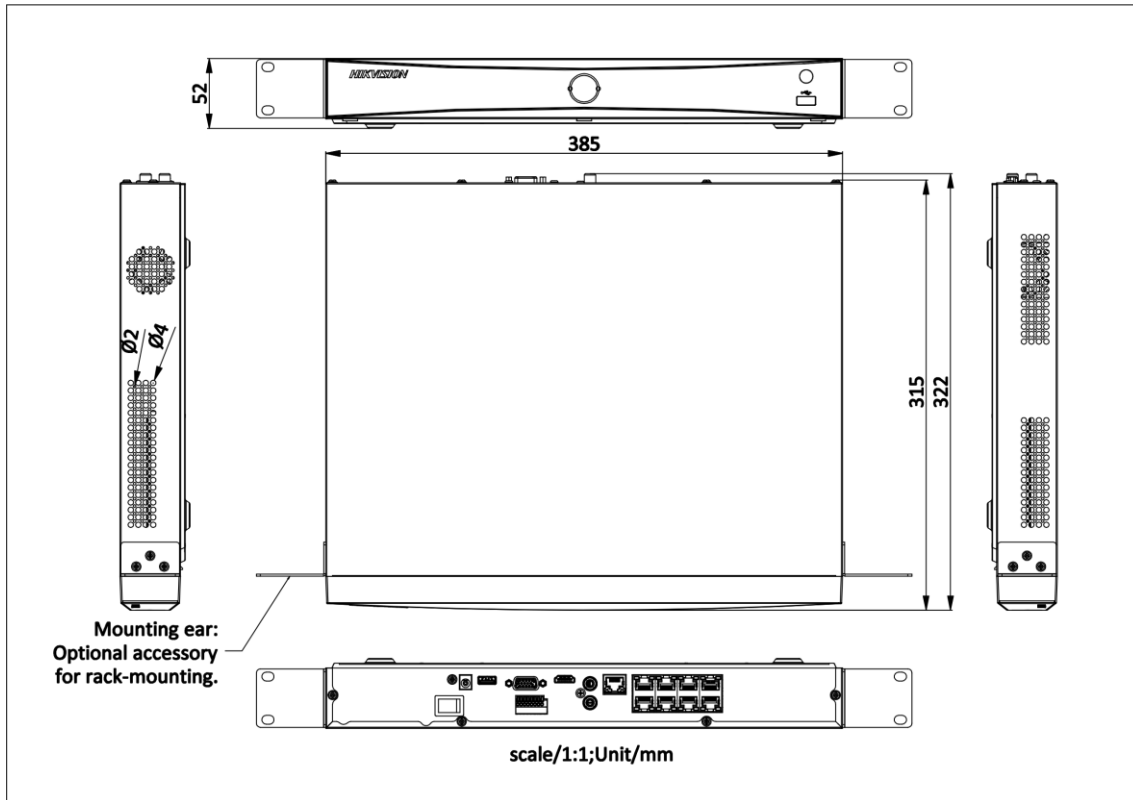

PoE	
Interface	8, RJ-45 10/100 Mbps self-adaptive Ethernet interface
Power	≤ 80 W
Standard	IEEE 802.3af/at
Auxiliary Interface	
SATA	2 SATA interfaces
Capacity	Up to 10 TB capacity for each HDD
USB Interface	Front panel: 2 × USB 2.0; Rear panel: 1 × USB 2.0
Alarm In/Out	4/1
General	
Power Supply	48 VDC, 2.5 A
Consumption	≤ 15 W (without HDD and PoE off)
Working Temperature	-10 °C to 55 °C (14 °F to 131 °F)
Working Humidity	10% to 90%
Dimension (W × D × H)	385 mm × 315 mm × 52 mm (15.2"× 12.4" × 2.0")
Weight	≤ 3 kg (without HDD, 6.6 lb.)
Certification	
FCC	Part 15 Subpart B, ANSI C63.4-2014
CE	EN 55032: 2015, EN 61000-3-2, EN 61000-3-3, EN 50130-4, EN 55035: 2017

Note:

Facial recognition and motion detection 2.0 cannot be enabled at the same time.

Dimension

Physical Interface

No.	Description	No.	Description
1	Network interfaces with PoE function	6	VGA interface
2	LAN network interface	7	USB interface
3	AUDIO IN and AUDIO OUT	8	Power supply
4	ALARM IN and OUT	9	Power switch
5	HDMI interface	10	GND