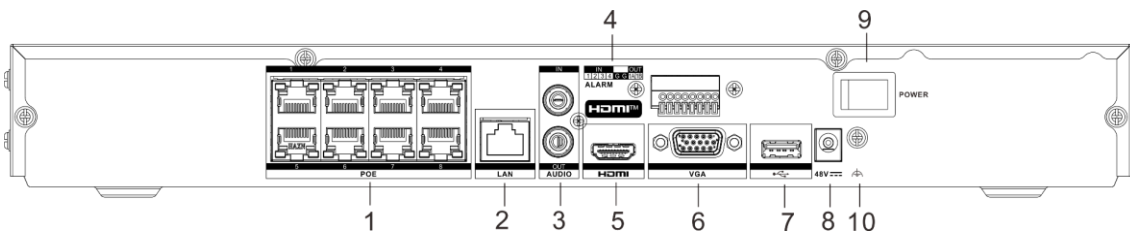

PoE	
Interface	8, RJ-45 10/100 Mbps self-adaptive Ethernet interface
Power	≤ 80 W
Standard	IEEE 802.3af/at
Auxiliary Interface	
SATA	2 SATA interfaces
Capacity	Up to 10 TB capacity for each HDD
USB Interface	Front panel: 2 × USB 2.0; Rear panel: 1 × USB 2.0
Alarm In/Out	4/1
General	
Power Supply	48 VDC, 2.5 A
Consumption	≤ 15 W (without HDD and PoE off)
Working Temperature	-10 °C to 55 °C (14 °F to 131 °F)
Working Humidity	10% to 90%
Dimension (W × D × H)	385 mm × 315 mm × 52 mm (15.2"× 12.4" × 2.0")
Weight	≤ 3 kg (without HDD, 6.6 lb.)
Certification	
FCC	Part 15 Subpart B, ANSI C63.4-2014
CE	EN 55032: 2015, EN 61000-3-2, EN 61000-3-3, EN 50130-4, EN 55035: 2017

Note:

Facial recognition and motion detection 2.0 cannot be enabled at the same time.

Dimension

Physical Interface

No.	Description	No.	Description
1	Network interfaces with PoE function	6	VGA interface
2	LAN network interface	7	USB interface
3	AUDIO IN and AUDIO OUT	8	Power supply
4	ALARM IN and OUT	9	Power switch
5	HDMI interface	10	GND