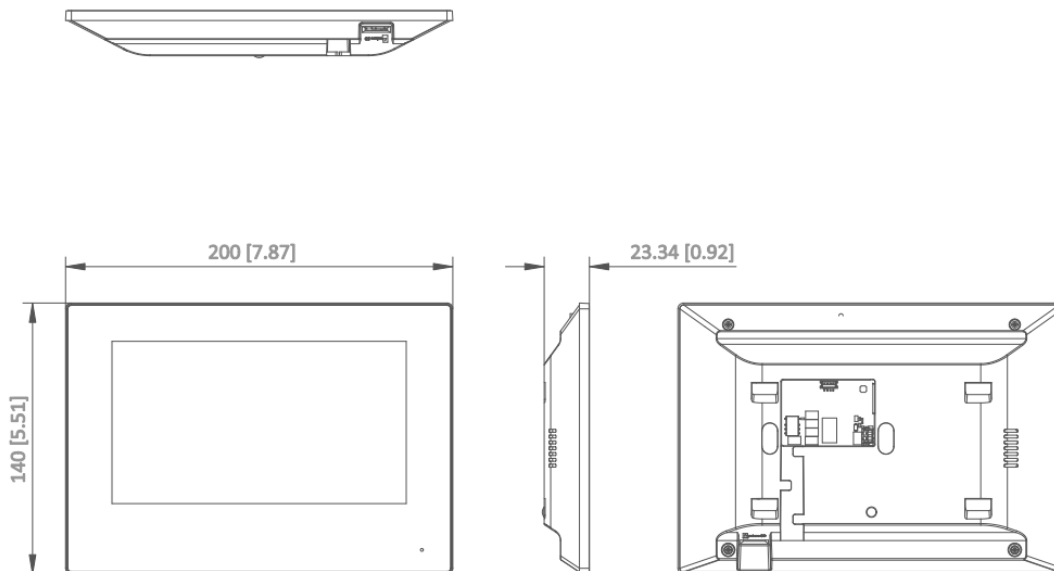

▪ **Dimension**

Unit:mm [inch]

| | |
|-------|-----|
| SCALE | 1:1 |
|-------|-----|

▪ **Accessory**

▪ **Optional**

**DS-KAW50-1
50W 12V Power
Adapter**

Headquarters

No.555 Qianmo Road, Binjiang District,
Hangzhou 310051, China
T +86-571-8807-5998
www.hikvision.com