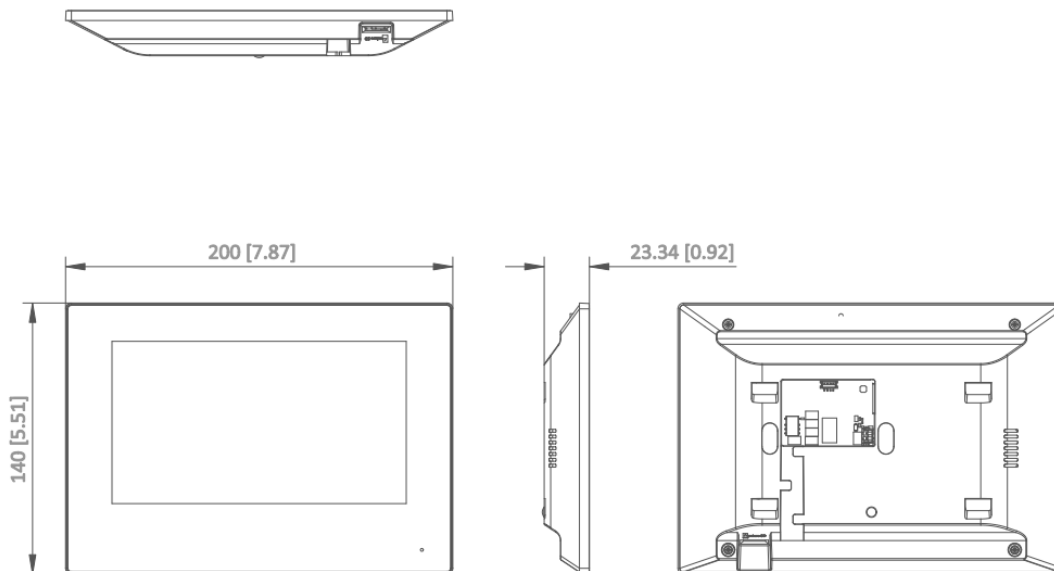

Alarm output	/
Lock control	/
<b>General</b>	
Button	/
Installation	Surface mounting, table mounting
Indicator	/
Weight	Net weight: 325 g (0.7 lb) Gross weight: 649 g (1.43 lb)
Protective level	/
Working temperature	-10 °C to 50 °C (14 °F to 122 °F)
Working humidity	10% to 90% (no-condensing)
Dimension (W × H × D)	200 mm × 140 mm × 23.6 mm (7.87" × 5.51" × 0.93")
Battery	/
Power supply	12 VDC, IEEE802.3af, standard PoE
Application environment	Indoor
Power consumption	≤ 6 W
Language	English, French, Portuguese (Brazil), Spanish, Russian, German, Italian, Polish, Turkish, Vietnamese, Arabic, Czech, Hungarian, Dutch, Romanian, Bulgarian, Ukrainian, Croatian, Serbian, Greek, Slovak

Unit:mm [inch]

SCALE 1:1

▪ **Accessory**

▪ **Optional**

DS-KAW50-1 50W 12V Power Adapter	DS-KABH6320-T Indoor Station Table Bracket	DS-KAW50-1N 50W 12V Power Adapter
		

**Headquarters**

No.555 Qianmo Road, Binjiang District,  
Hangzhou 310051, China  
T +86-571-8807-5998  
www.hikvision.com