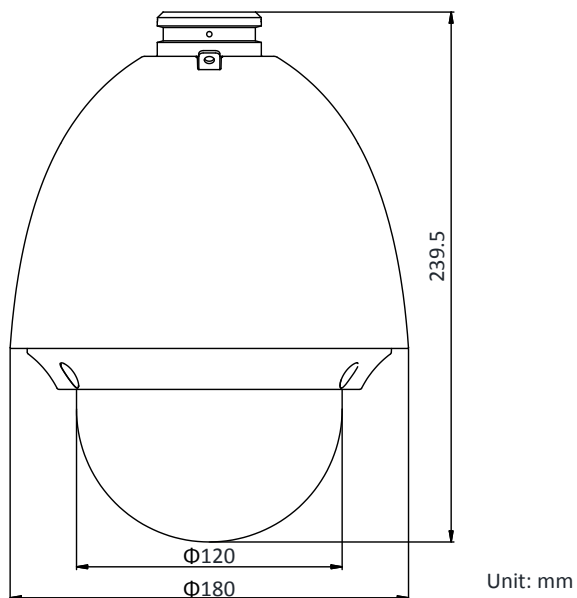

Material	ADC 12, PC+ABS, PC/PMMA
Dimensions	Φ 180 mm × 239.5 mm (Φ 7.09" × 9.43")
Weight	Approx. 2 kg (4.41 lb)

## Dimensions