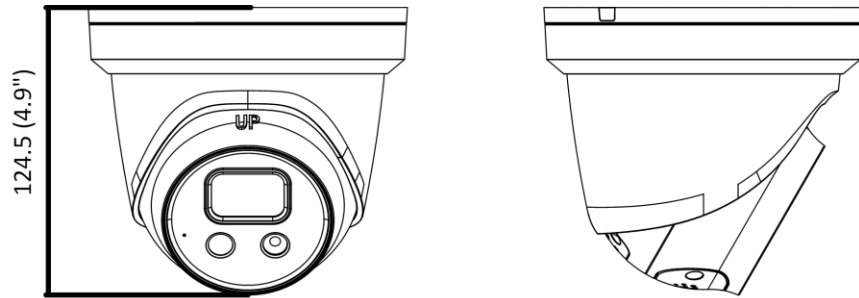

▪ **Dimension**

Unit: mm (inch)

▪ **Accessory**

▪ **Optional**

DS-1275ZJ-SUS Vertical Pole Mount	DS-1271ZJ-140 Pendant Mount	DS-1280ZJ-PT6 Junction Box	DS-1276ZJ-SUS Corner Mount
DS-1273ZJ-140 Wall Mount	DS-1273ZJ-140 (Black) Wall Mount	DS-1273ZJ-140B Wall Mount