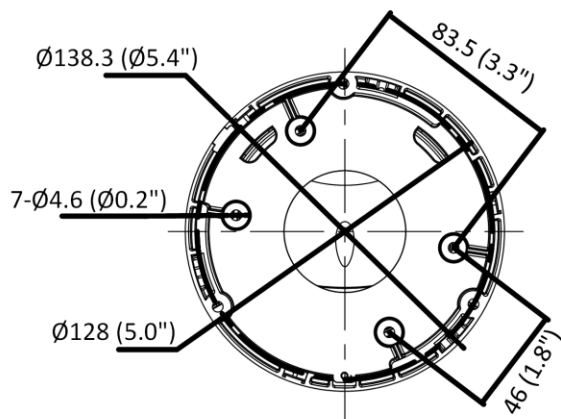

▪ **Dimension**

Unit: mm (inch)

▪ **Accessory**

▪ **Optional**

DS-1275ZJ-SUS Vertical Pole Mount	DS-1271ZJ-140 Pendant Mount	DS-1280ZJ-PT6 Junction Box	DS-1276ZJ-SUS Corner Mount
DS-1273ZJ-140 Wall Mount	DS-1273ZJ-140 (Black) Wall Mount	DS-1273ZJ-140B Wall Mount