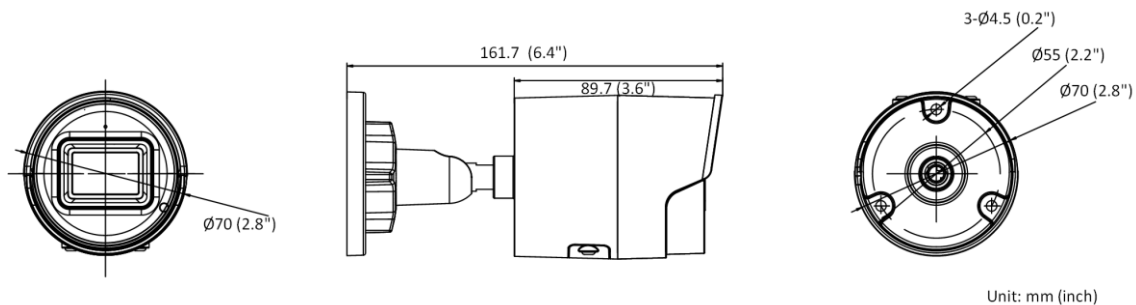

▪ Dimension

▪ Accessory

▪ Optional

DS-1280ZJ-XS

Junction Box

Distributed by

HIKVISION®

Headquarters

No.555 Qianmo Road, Binjiang District,
Hangzhou 310051, China
T +86-571-8807-5998
overseasbusiness@hikvision.com

Hikvision USA
T +1-909-895-0400
sales.usa@hikvision.com

Hikvision Australia
T +61-2-8599-4233
salesau@hikvision.com

Hikvision India
T +91-22-28469900
sales@pramahikvision.com

Hikvision Canada
T +1-866-200-6690
sales.canada@hikvision.com

Hikvision Thailand
T +662-275-9949
sales.thailand@hikvision.com

Hikvision Europe
T +31-23-5542770
sales.eu@hikvision.com

Hikvision Italy
T +39-0438-6902
info.it@hikvision.com

Hikvision Brazil
T +55 11 3318-0050
Latam.support@hikvision.com

Hikvision Turkey
T +90 [216]521 7070- 7074
sales.tr@hikvision.com

Hikvision Malaysia
T +601-7652-2413
sales.my@hikvision.com

Hikvision UK & Ireland
T +01628-902140
sales.uk@hikvision.com

Hikvision South Africa
Tel: +27 (10) 0351172
sale.africa@hikvision.com

Hikvision France
T +33(0)1-85-330-450
info.fr@hikvision.com

Hikvision Kazakhstan
T +7-727-9730667
nikia.panfilov@hikvision.ru

Hikvision Vietnam
T +84-974270888
sales.vt@hikvision.com

Hikvision UAE
T +971-4-4432090
salesme@hikvision.com

Hikvision Singapore
T +65-6684-4718
sg@hikvision.com

Hikvision Spain
T +34-91-737-16-55
info.es@hikvision.com

Hikvision Tashkent
T +99-87-1238-9438
uzb@hikvision.ru

Hikvision Hong Kong
T +852-2151-1761
info.hk@hikvision.com

Hikvision Russia
T +7-495-669-67-99
saleru@hikvision.com

Hikvision Korea
T +82-(0)31-731-8817
sales.korea@hikvision.com

Hikvision Poland
T +48-22-460-01-50
info.pl@hikvision.com

Hikvision Indonesia
T +62-21-2933759
Sales.Indonesia@hikvision.com

Hikvision Colombia
sales.colombia@hikvision.com