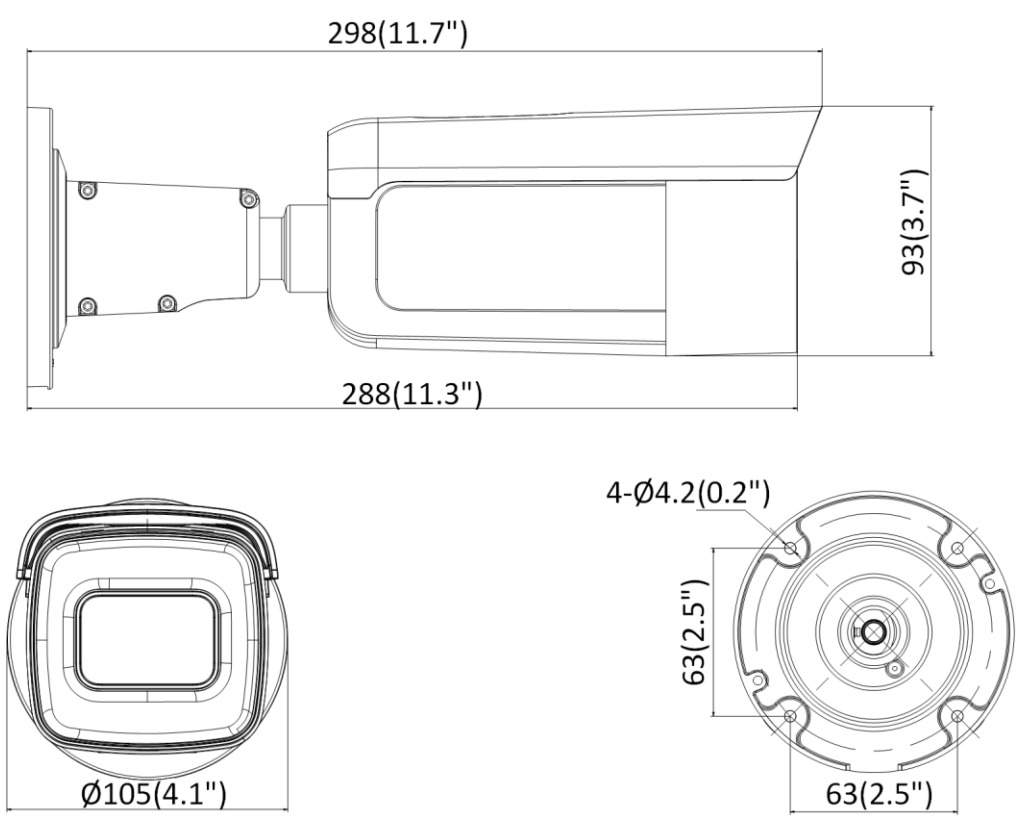

Dimension

Unit: mm(inch)

Accessory