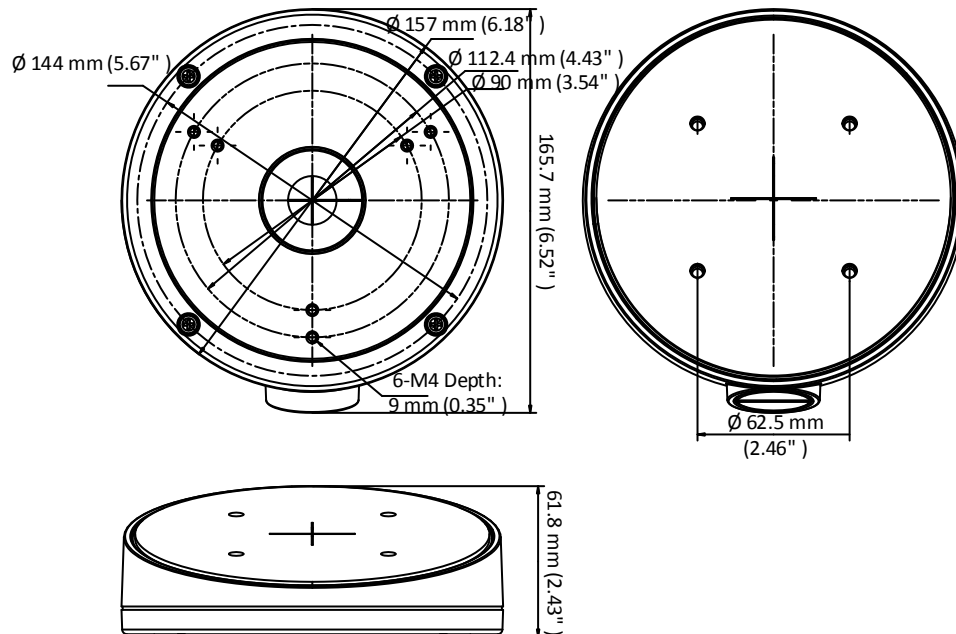

DS-1281ZJ-M(Black)

Inclined Ceiling Mount

Features

- Aluminum alloy with surface spray treatment
- Side outlet, and bottom outlet
- Applies to both indoor conditions, and outdoor conditions

Dimension

Available Model

DS-1281ZJ-M(Black)

Parameter

Model	DS-1281ZJ-M(Black)
Parameters	Inclined Ceiling Mount
Appearance	Black
Material	Aluminum Alloy
Dimension	Ø 157 mm × 165.7 mm × 61.8 mm (Ø 6.18" × 6.52" × 2.43")
Weight	586 g (1.29 lb.)

Notes

- The mount should be installed on the flat surface.
- Waterproof rubber is necessary for the outdoor application.
- The wall must be capable of supporting at least 3 times as much as the total weight of the camera, and the mount.
- The maximum load capacity of the mount is 4.5 kg (9.9 lb.).