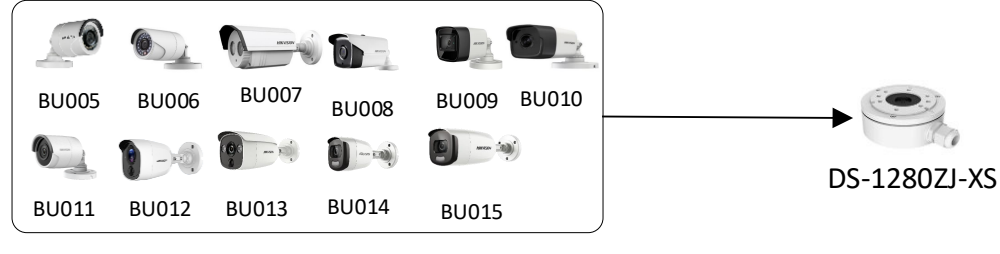

Camera

Housing

Pendant Mount

Junction box

Wall Mount

Corner/pole mount

Cardan Joint

Column Mount

maxalarm.sk