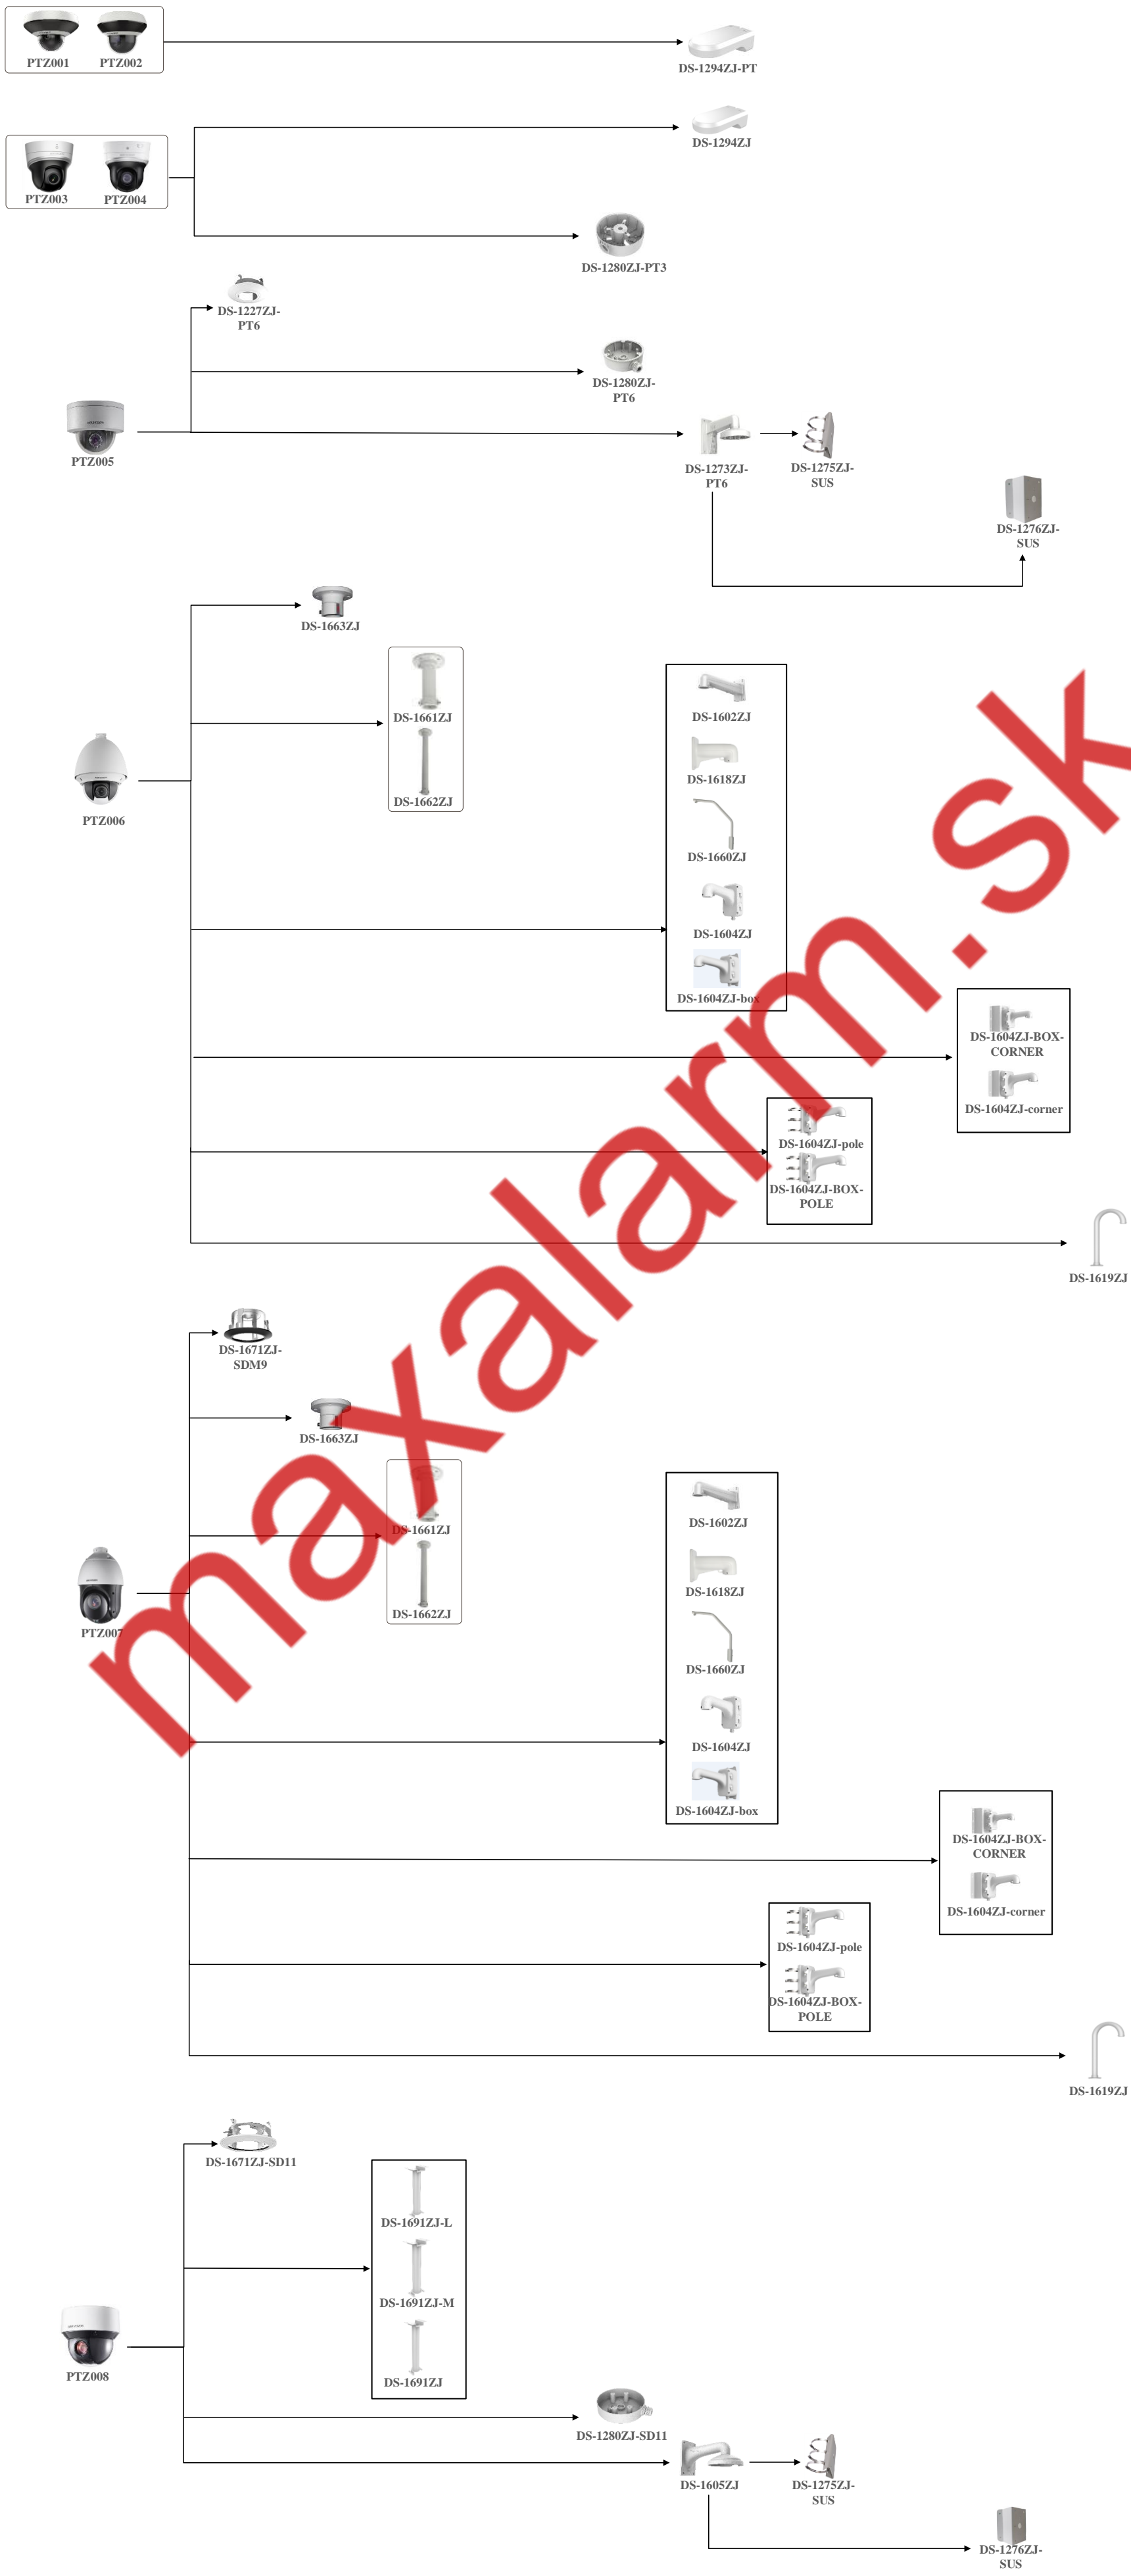

camera   In-ceiling mount   Ceiling mount   Pendant Mount   Extendable pole for Pendant mount   Junction box   Wall mount   Vertical pole mount   Horizontal pole mount   Corner mount   Gooseneck mount   Conduit

maxalarm.sk